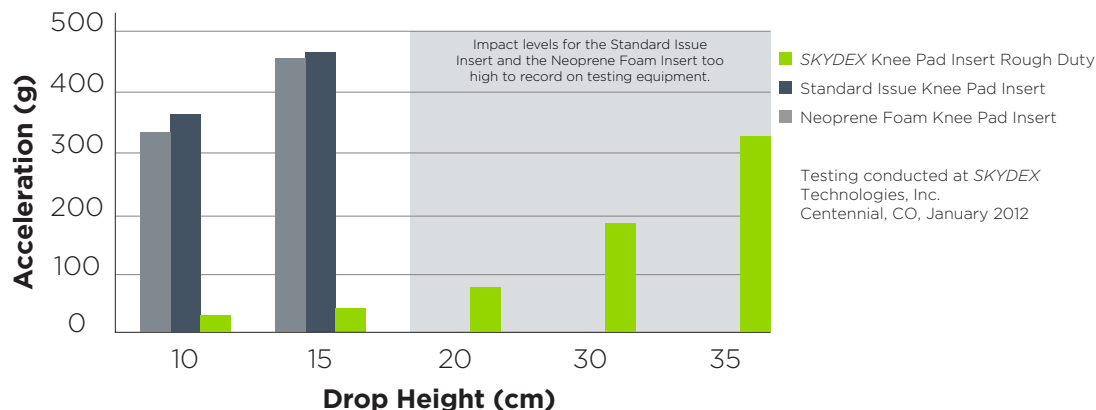

TECHNICAL SPECIFICATIONS

Product Dimensions

Description	Result
Product Dimensions	8.5"(w) x 5.5"(h)

Weight Data

Description	Result
Product Weight (per pad)	0.19 lb

Materials

Description	Result
Product Material	Thermoplastic polyurethane

PERFORMANCE DATA

Impact Testing

Impact Absorption Test

Testing performed with spherical impactor drop test with 5 kg mass, flat anvil

SKYDEX Technologies, Inc.
12508 E. Briarwood Ave. Suite 1-F | Centennial, CO 80112
1.866.732.7462 | www.SKYDEX.com