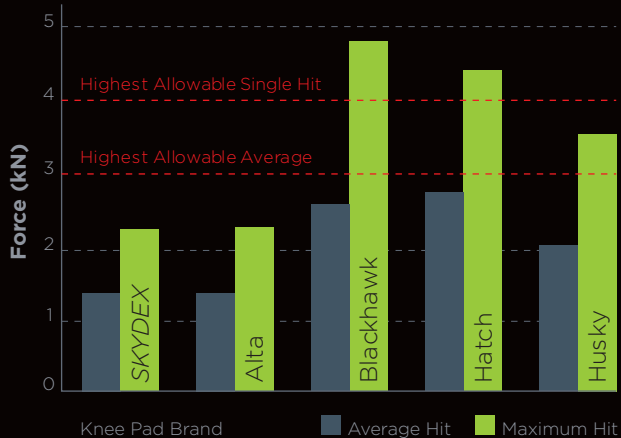

PROVEN PERFORMANCE

We have provided over 300,000 pairs of knee and elbow pads to men and women in uniform. Test results shown here are for *SKYDEX* Knee Pad Extreme Duty, per BS EN 14404:2004 +A1:2010, Knee Pad Extreme Duty.

Impact Testing, 6.7