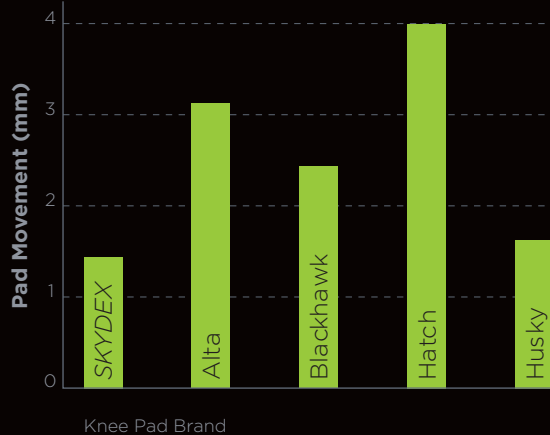

PROVEN PERFORMANCE

We have provided over 300,000 pairs of knee and elbow pads to men and women in uniform. Test results shown here are for *SKYDEX* Knee Pad Extreme Duty, per BS EN 14404:2004 +A1:2010, Knee Pad Extreme Duty.

Impact Testing, 6.7

Restraint Testing, 6.8

Pad movement, average of 5 pulls

office 866.732.7462

info@skydex.com

12508 E. Briarwood Ave.

Suite. 1-F

Centennial, CO 80112