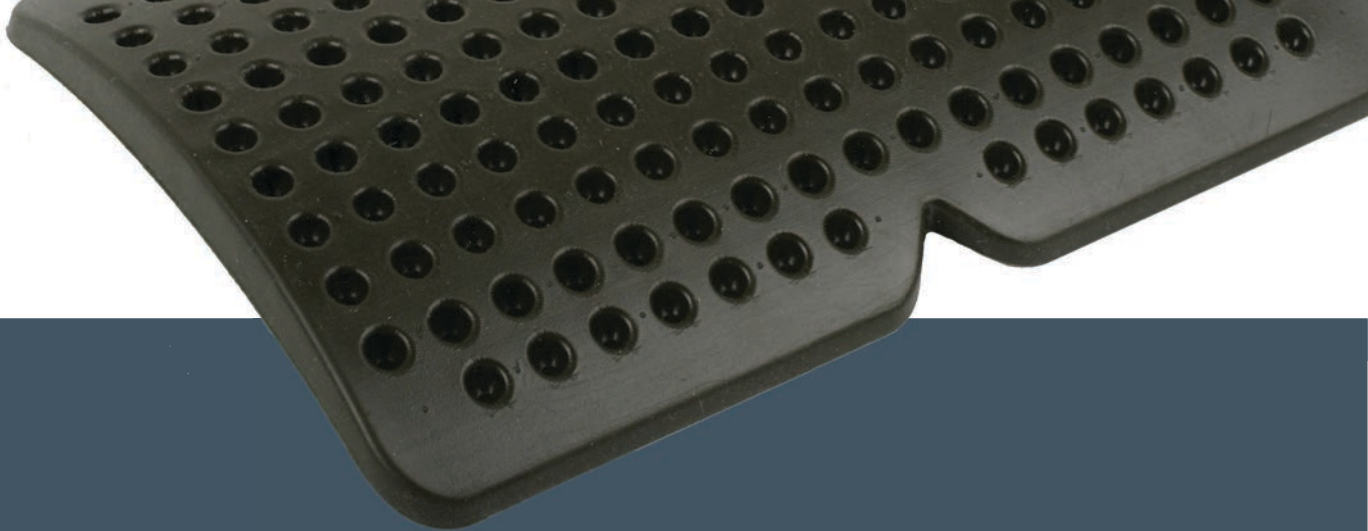

SKYDEX KNEE AND
ELBOW PADS

SKYDEX[®]

MAXIMIZED PROTECTION AND CUSHIONING *WITH SKYDEX KNEE AND ELBOW PADS*

SKYDEX Knee and Elbow Pads are superior personal protection solutions that deliver high performance, durability and maximum performance in the harshest environments. Our knee and elbow pads and inserts are designed to offer superior impact absorption in a slim, lightweight and comfortable design.

PRODUCT LINE

SKYDEX Knee and Elbow Pads are available as inserts or pads, in Basic, Standard, Rough and Extreme Duty configurations. To find out more about our product line, get in touch with us today.

	Knee & Elbow Pad Inserts Basic Duty	Knee Pad Insert Rough Duty	Knee Pad Standard Duty	Knee and Elbow Pad Extreme Duty
Patented impact & cushioning				
Cut to size				
Fits into existing uniform pockets				
Easy to clean				
Durable, flexible cap design				
Mesh back for maximum airflow and comfort				
Flexes with you for enhanced maneuverability				
Berry Compliant - Made in the USA				

SKYDEX Knee and Elbow Pads provide maximum protection and comfort through:

- Layers of patented impact and cushioning technology
- Consistent performance over multiple impacts
- Lightweight, thin and flexible design for enhanced maneuverability